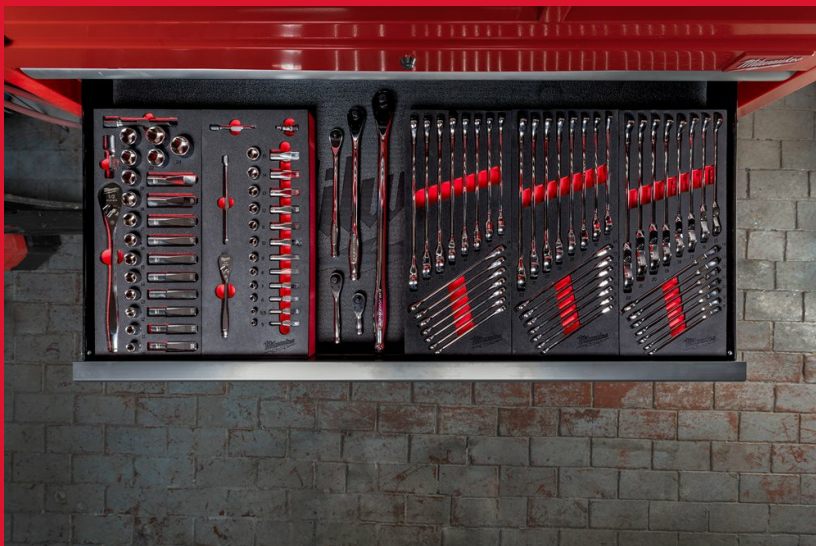

Maxbite Combination Spanner Set Foam Insert

MAX BITE™ COMBINATION SPANNER SET FOAM INSERT

- MAX BITE™ open-end grip reduces rounding and stripping.
- Rounded I-Beam handle for comfortable handling grip.
- 15° offset box for better accessibility.
- Chrome alloy steel, chrome plated.